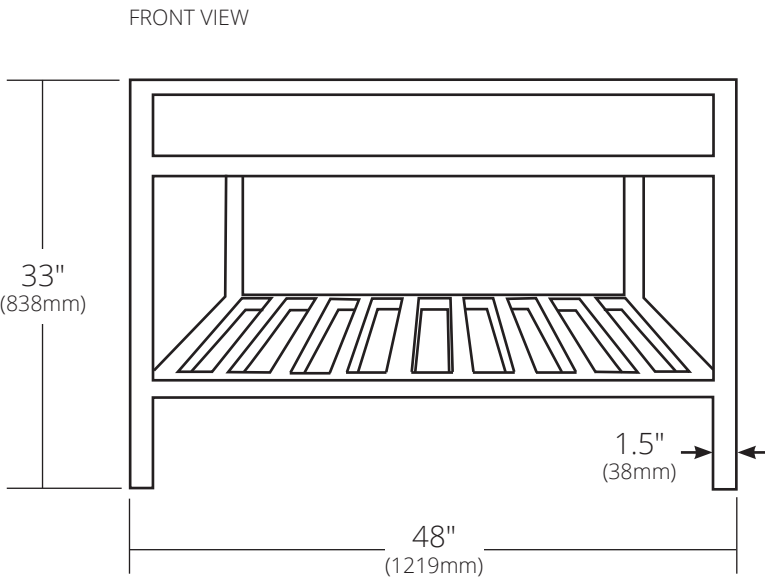

SPECIFICATIONS

48" CUZCO VANITY

Cuzco Collection

VNR482 Antique
 VNR485 Brushed Nickel
 VNR486 Carrara

PRODUCT DETAILS

- 48"w x 21.5"d x 33"h (1219mm x 546mm x 838mm)
- Handcrafted, powder-coated steel frame with hand-hammered recycled copper or Carrara marble panels

INSTALLATION

- Freestanding vanity base

COORDINATING PRODUCTS

- Any Native Trails stone or Copper vanity top
- Havana, Cuzco or Asana Mirror
- Any Native Trails lavatory sink(s) 36" (914mm) wide or less

IMPORTANT

Due to the handcrafted nature of this product, it will vary in finish, texture, and other details. Dimensions may vary up to 1/4" (6mm).