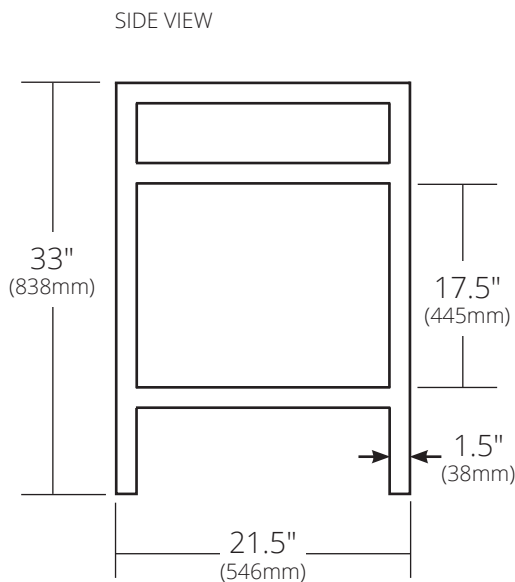

SPECIFICATIONS

48" CUZCO VANITY

Cuzco Collection

VNR482 Antique
 VNR485 Brushed Nickel
 VNR486 Carrara

PRODUCT DETAILS

- 48"w x 21.5"d x 33"h (1219mm x 546mm x 838mm)
- Handcrafted, powder-coated steel frame with hand-hammered recycled copper or Carrara marble panels

INSTALLATION

- Freestanding vanity base

COORDINATING PRODUCTS

- Any Native Trails stone or Copper vanity top
- Havana, Cuzco or Asana Mirror
- Any Native Trails lavatory sink(s) 36" (914mm) wide or less

IMPORTANT

Due to the handcrafted nature of this product, it will vary in finish, texture, and other details. Dimensions may vary up to 1/4" (6mm).